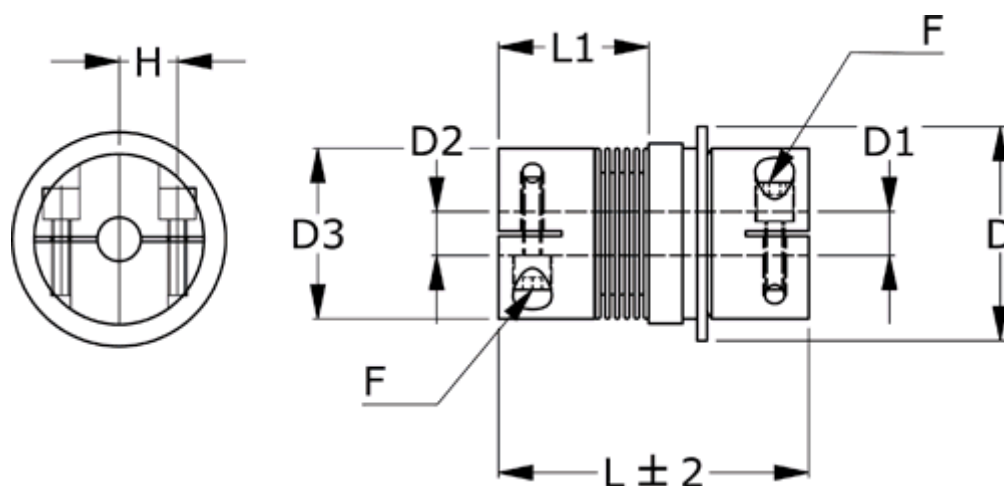

Article number: 335011501252022D2

Description: Safety coupling BKK 150 multiposition  
Length 125 mm, bore 20/22 mm, TKn max 150 NM

## Measures

D = 94  
D1 = 22  
D2 = 20  
D3 = 82.0  
F = M10  
H = 28.0  
L = 125  
L1 = 68.5

Nom. torque NM (TKn) = 150NM overload torque range 2  
Position engagement = C = Synchronous  
s = 2.0